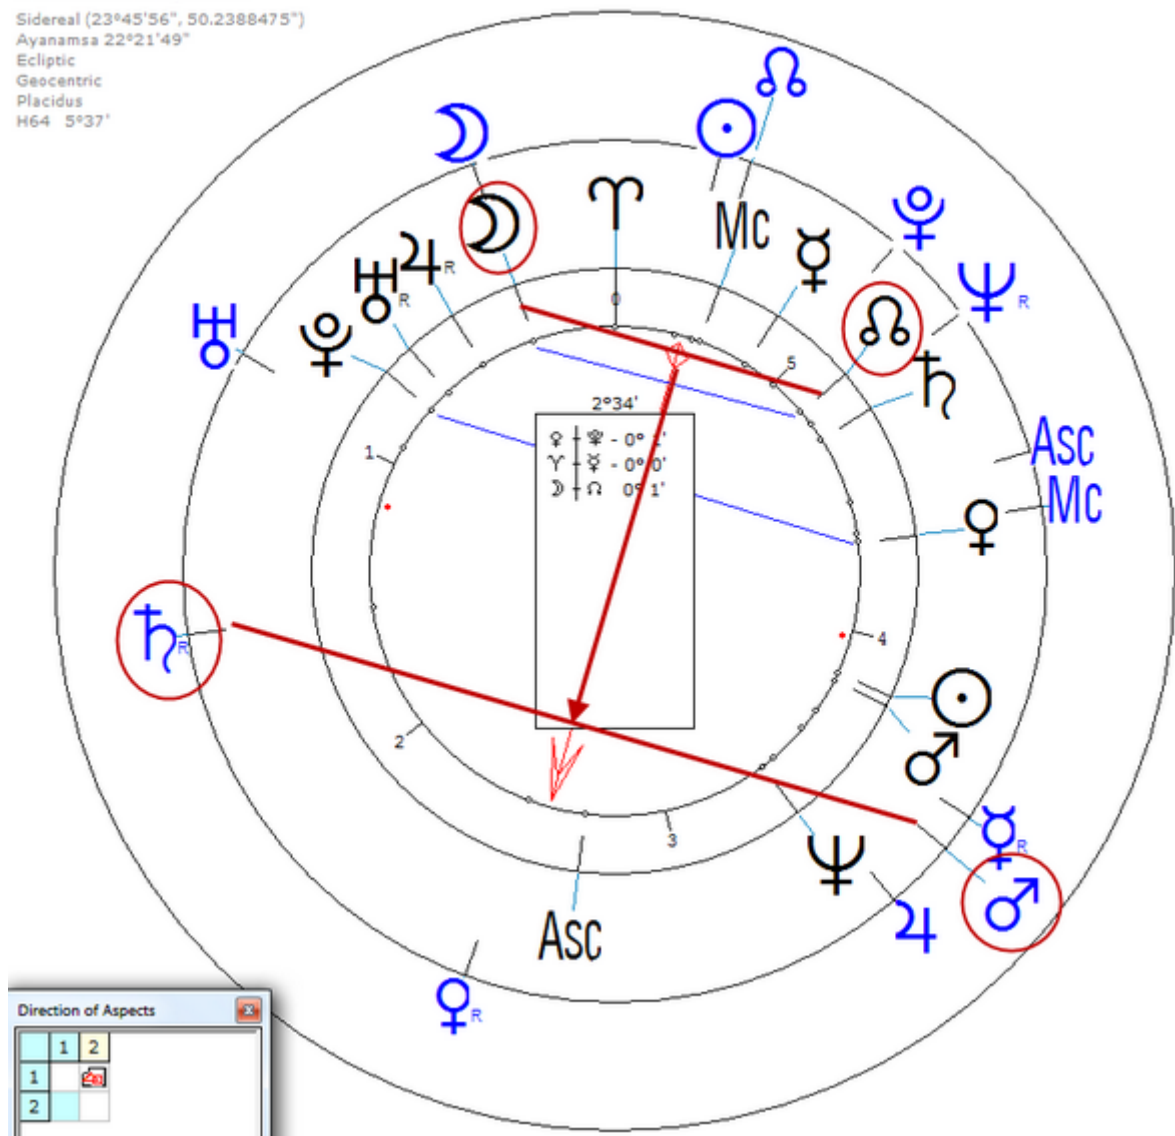

Lechon, Jan

13 March 1899 at 07:00 (= 07:00 AM)Warszawa, Poland, 52n15, 21e0
Polish poet, literary and theater critic, diplomat, and co-founder of the
Skamander literary movement and the Polish Institute of Arts and
Sciences of America.

<https://www.astro.com/astro-databank/Lechon,_Jan>

Lecho committed suicide on 8 June 1956 by jumping from the twelfth
floor of the Hudson Hotel in New York City.

Lunar Return (Harmonic 64)

Lunar ♂/♃ = ☾n/♁n

Lunar ♀/♁ = ☾n

Lechon, Jan
13 March 1899 Mon 7:00 (GMT+1:24) 52n13 21e00
Warszawa OA PW, Poland
Sidereal (23°45'56", 50.2388475")
Ayanamsa 22°21'49"
Ecliptic
Geocentric
Placidus
H64 5°37'